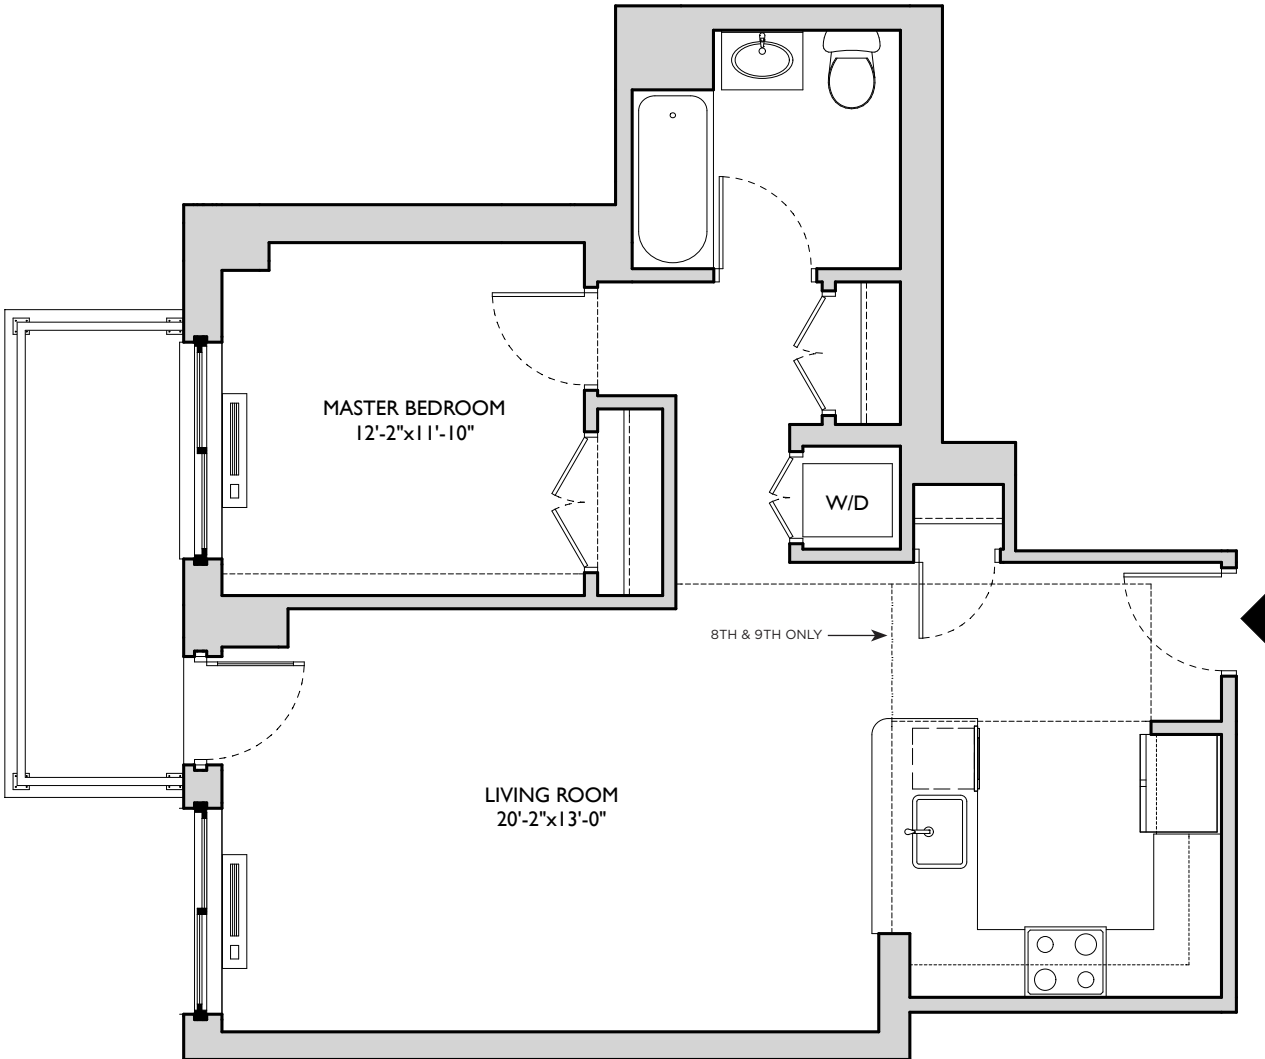

Residence 907

1 Bedroom / 1 Bath

772 Sq. Ft.

Sales Office: 1450 Washington Street | Hoboken, New Jersey 07030 | 201.795.1960 | 1400hudson.com

All dimensions, including square footage numbers, are approximate, shown to the maximum dimensions of each room, and subject to field variation. These approximate dimensions should not be used to calculate square footage, nor should they be relied on for anything other than illustrative purposes. The sponsor reserves the right to modify or change floor plans, materials, and features without prior notice or obligation, in accordance with the terms of the Offering Plan.